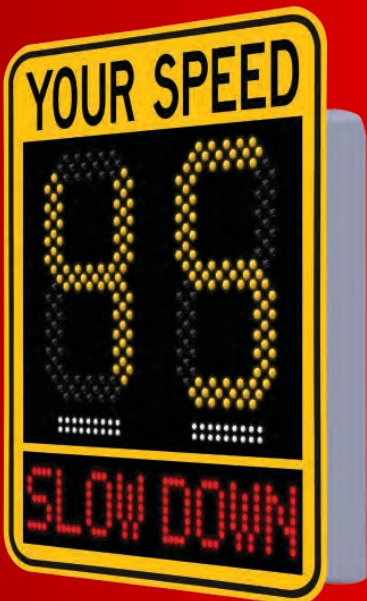

EV 15FM Specifications

Digit Size	15"
Height	33.1"
Weight	28 lbs
24/7, 365 Scheduling	✓
Data Collection	✓
Solar Compatibility	✓
Battery Operated	✓
Universal Mounting	✓
Cloud Compatibility	✓
Trailer Compatibility	✓
Dolly Compatibility	✓
Hitch Compatibility	✓
Warranty	2 Years

15"
VMS