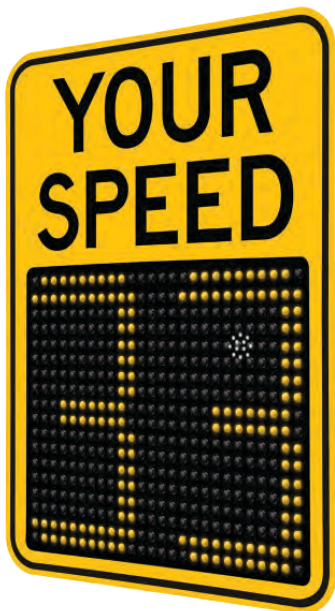

**Public Safety**  
**Radar Speed**  
**Trailers & Signs**

**12''**

**Full Matrix**  
**Variable Message Sign**

# 12" Full Matrix Variable

**Compact Sign**  
With Smaller 12" Digits

---

**Static Your Speed**  
Message

---

**Affordable**  
Pricing

---

**Lightweight**  
Compact Design

# Variable Message Sign

**Energy Efficient**  
Power Options

**Dual Color**  
Display

**3 Digit**  
Display

**Diamond-grade**  
Sheeting Available

**Strobe**  
Activation/Deactivation available

# Features

---

Digits	12" (h) x 6.4" (w), 936 LEDs
Variable Message Matrix	13" (h) x 18.25" (w), 936 LEDs
Unit with "Your Speed" Sign Mounted	Full size sign: 29.0"(h) x 23"(w) x 5.625"(d)
AC Powered	20 lbs
Battery Powered Model	20 lbs (not including batteries)
Solar Powered Model	20 lbs (does not include batteries, solar panel)
Operating Temperature F (C)	-40°f (-40°) to 185° (85°)
3-Digit Speed Display	Miles per hour (mph) 3-99 Kilometers per hour (km/h) 5-160
Faceplate	High-intensity prismatic reflective sheeting on "Your Speed" sign with black colored text. MUTCD approved
Communications	Bluetooth, GSM/GPRS
Programming	SafePace© Pro Management Software SafePace© Cloud Remote Management 24/7 365 day unlimited programming