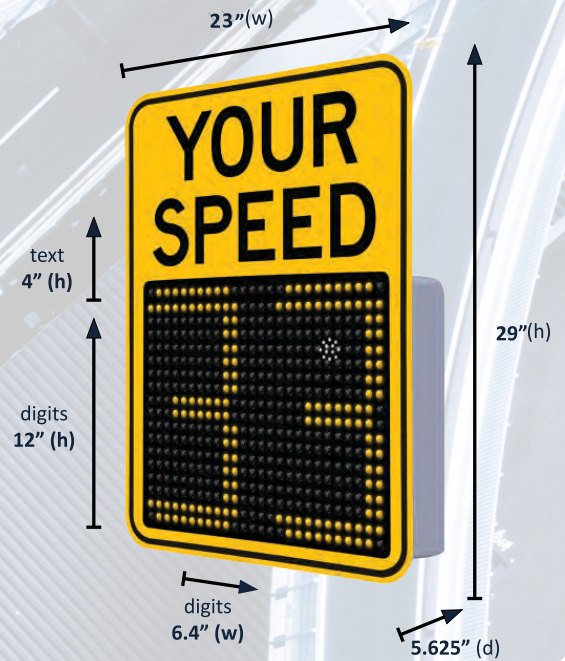

Display

LEDs 948

468 LEDs: Color: Yellow (590 nm)

Digits (amber) Viewing Angle at 50% IV:30°
Partial Flux (brightness): 9000-22400
Ev,[lux]/LED

468 LEDs: Color: Red (633 nm)

Digits (red) Viewing Angle at 50% IV:30°
Partial Flux (brightness): 7100-18000
Ev,[lux]/LED

12 LEDs: Color: White (2700k - 6500k)

Speed Violation Strobe Viewing Angle at 50% IV:150°
Luminous Flux: typically 33lm @ 4000k
Luminous Efficacy: typically 176 lm/W @ 4000K

Ambient Light Sensor One sensor and automatic brightness adjustment

Max Lines of Text = 2
Max Height of Text = 5"
Max Characters/Line = 4